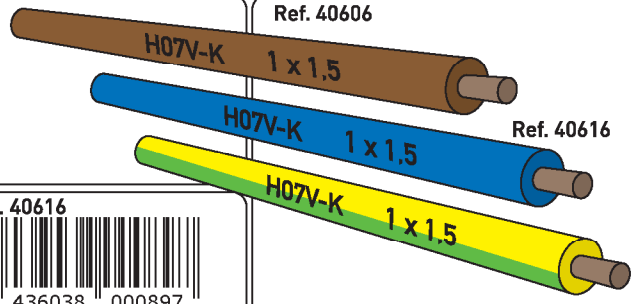

Cable Unipolar Flexible
Cabo Instalação Flexível

Ref. 40606

Ref. 40616

Ref. 40626

450 / 750 V~

Ref. 40616

Ref. 40626

Ref. 40606