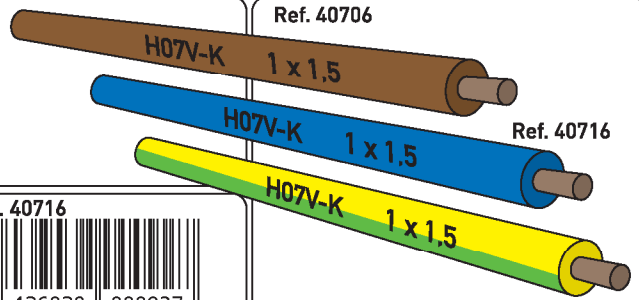

Cable Unipolar Flexible
Cabo Instalação Flexível

Ref. 40706

Ref. 40716

Ref. 40726

450 / 750 V~

Ref. 40716

Ref. 40726

Ref. 40706